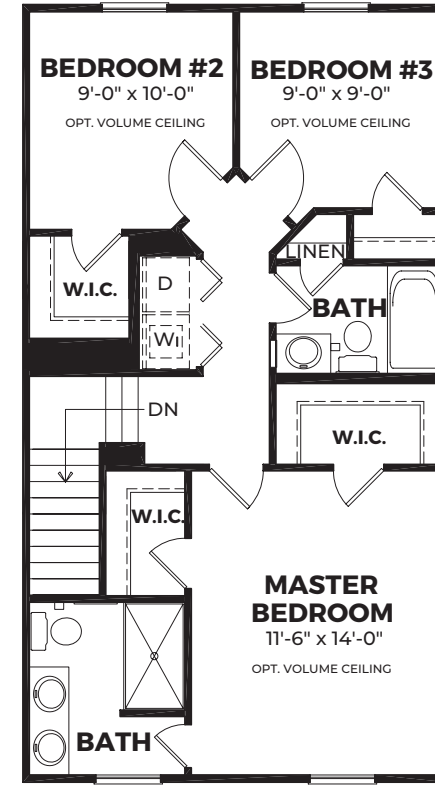

## REGENCY CROSSING

3 Bedrooms | 2.5 Bathrooms | 1,416 SF

BASE PRICE .....

HOMESITE NUMBER .....

HOMESITE PREMIUM .....

OPTIONS .....

TOTAL .....

Elevation 1

@ End Condition

MAIN LEVEL

Elevation 1

@ End Condition

Elevation 2

UPPER LEVEL