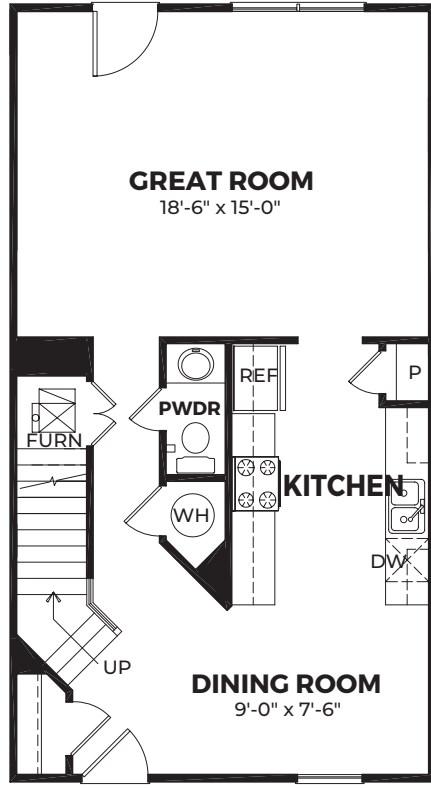

## REGENCY CROSSING

3 Bedrooms | 2.5 Bathrooms | 1,416 SF

BASE PRICE .....

HOMESITE NUMBER .....

HOMESITE PREMIUM .....

OPTIONS .....

TOTAL .....

Elevation 1

@ End Condition

MAIN LEVEL

Elevation 1

@ End Condition

Elevation 2

UPPER LEVEL